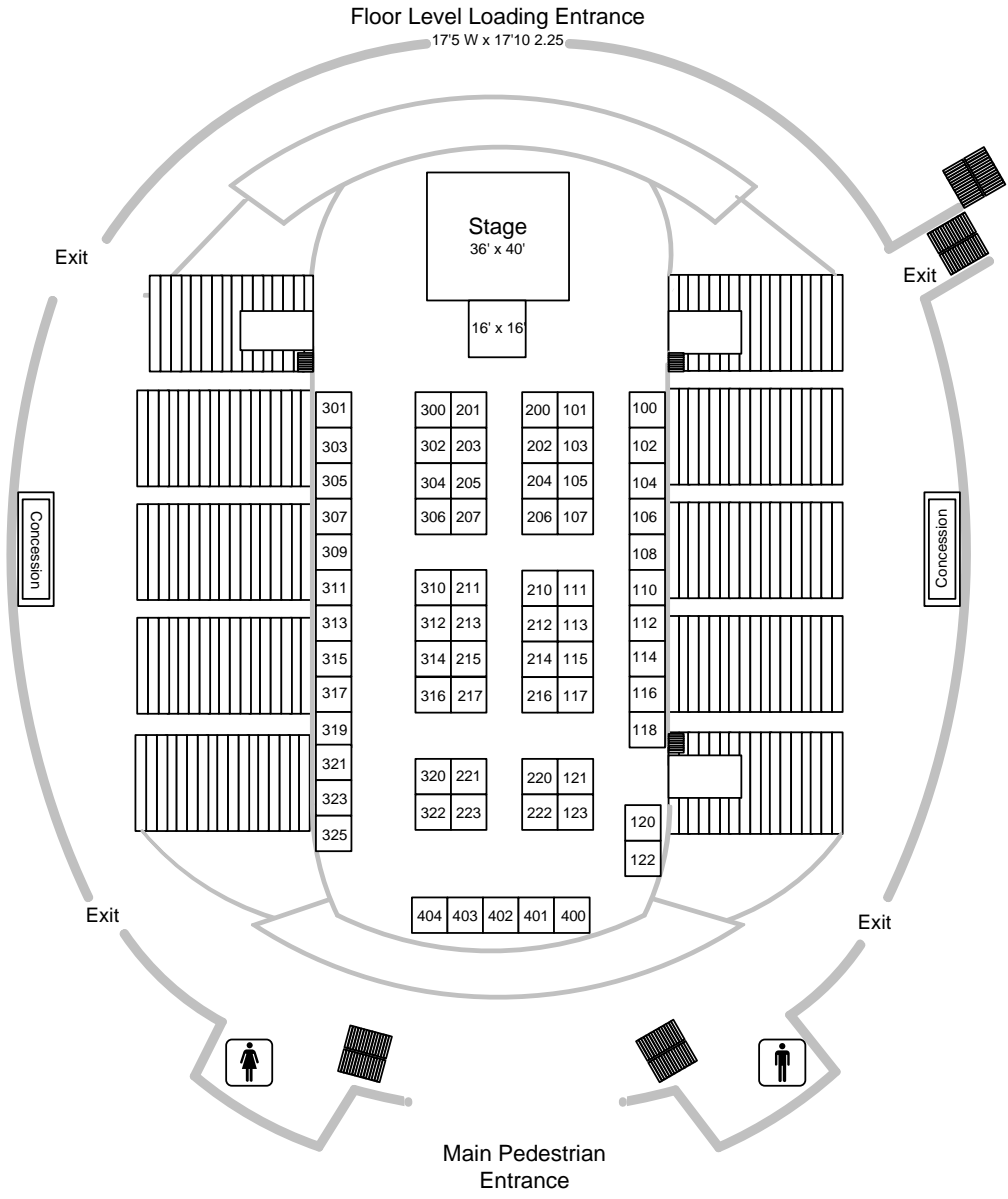

November 18th, 2008
10:00am – 4:00pm
In the Agrodome @ the PNE

Exhibit Costs & What's Included:

\$500 per 10x10 booth + 5% GST

Exhibits are sold in 100 sq.ft. increments and allocated on a first come, first served basis

Each 10x10 Booth includes:

- Pipe & Drape dividing walls (full 8' back wall, dropping to 3' side walls)
- Wall to wall carpet
- One table (6' x 2')
- Two Chairs
- Header Sign (to display Exhibit name & Booth Number)

Agrodome @ the PNE

□
Up ↗