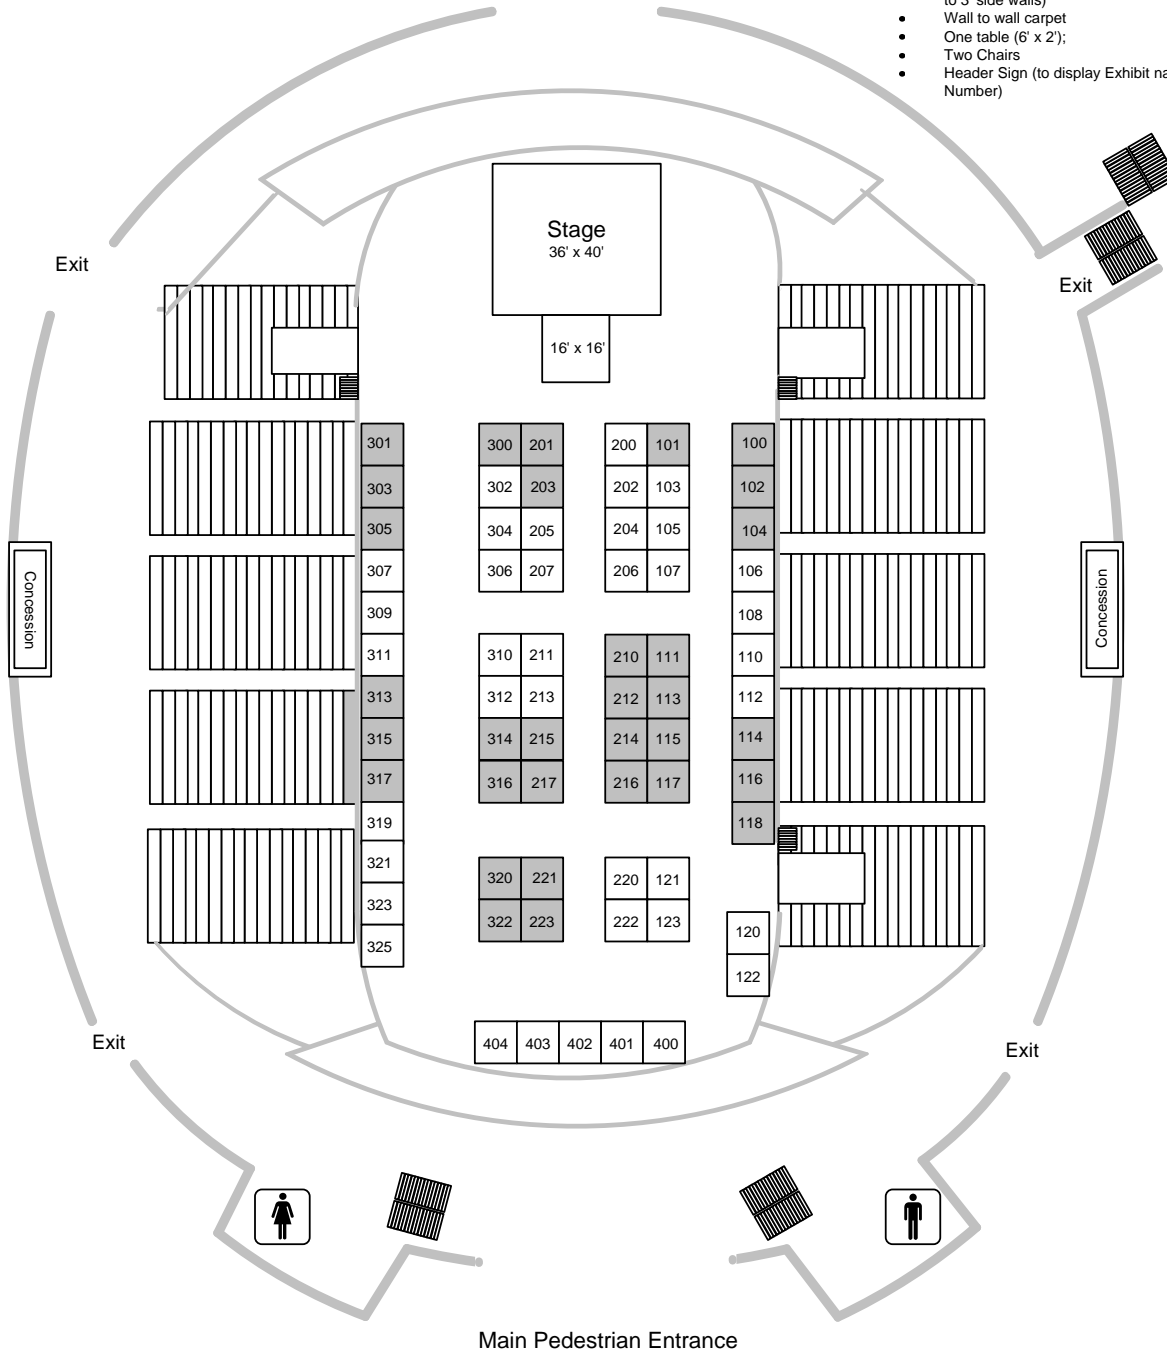

November 18th, 2008
10:00am – 4:00pm
In the Agrodome @ the PNE

Exhibit Costs & What's Included:

\$500 per 10x10 booth + 5% GST

Exhibits are sold in 100 sq.ft. increments and allocated on a first come, first served basis

Each 10x10 Booth includes:

- Pipe & Drape dividing walls (full 8' back wall, dropping to 3' side walls)
- Wall to wall carpet
- One table (6' x 2')
- Two Chairs
- Header Sign (to display Exhibit name & Booth Number)

Agrodome @ the PNE

□
Up ↗